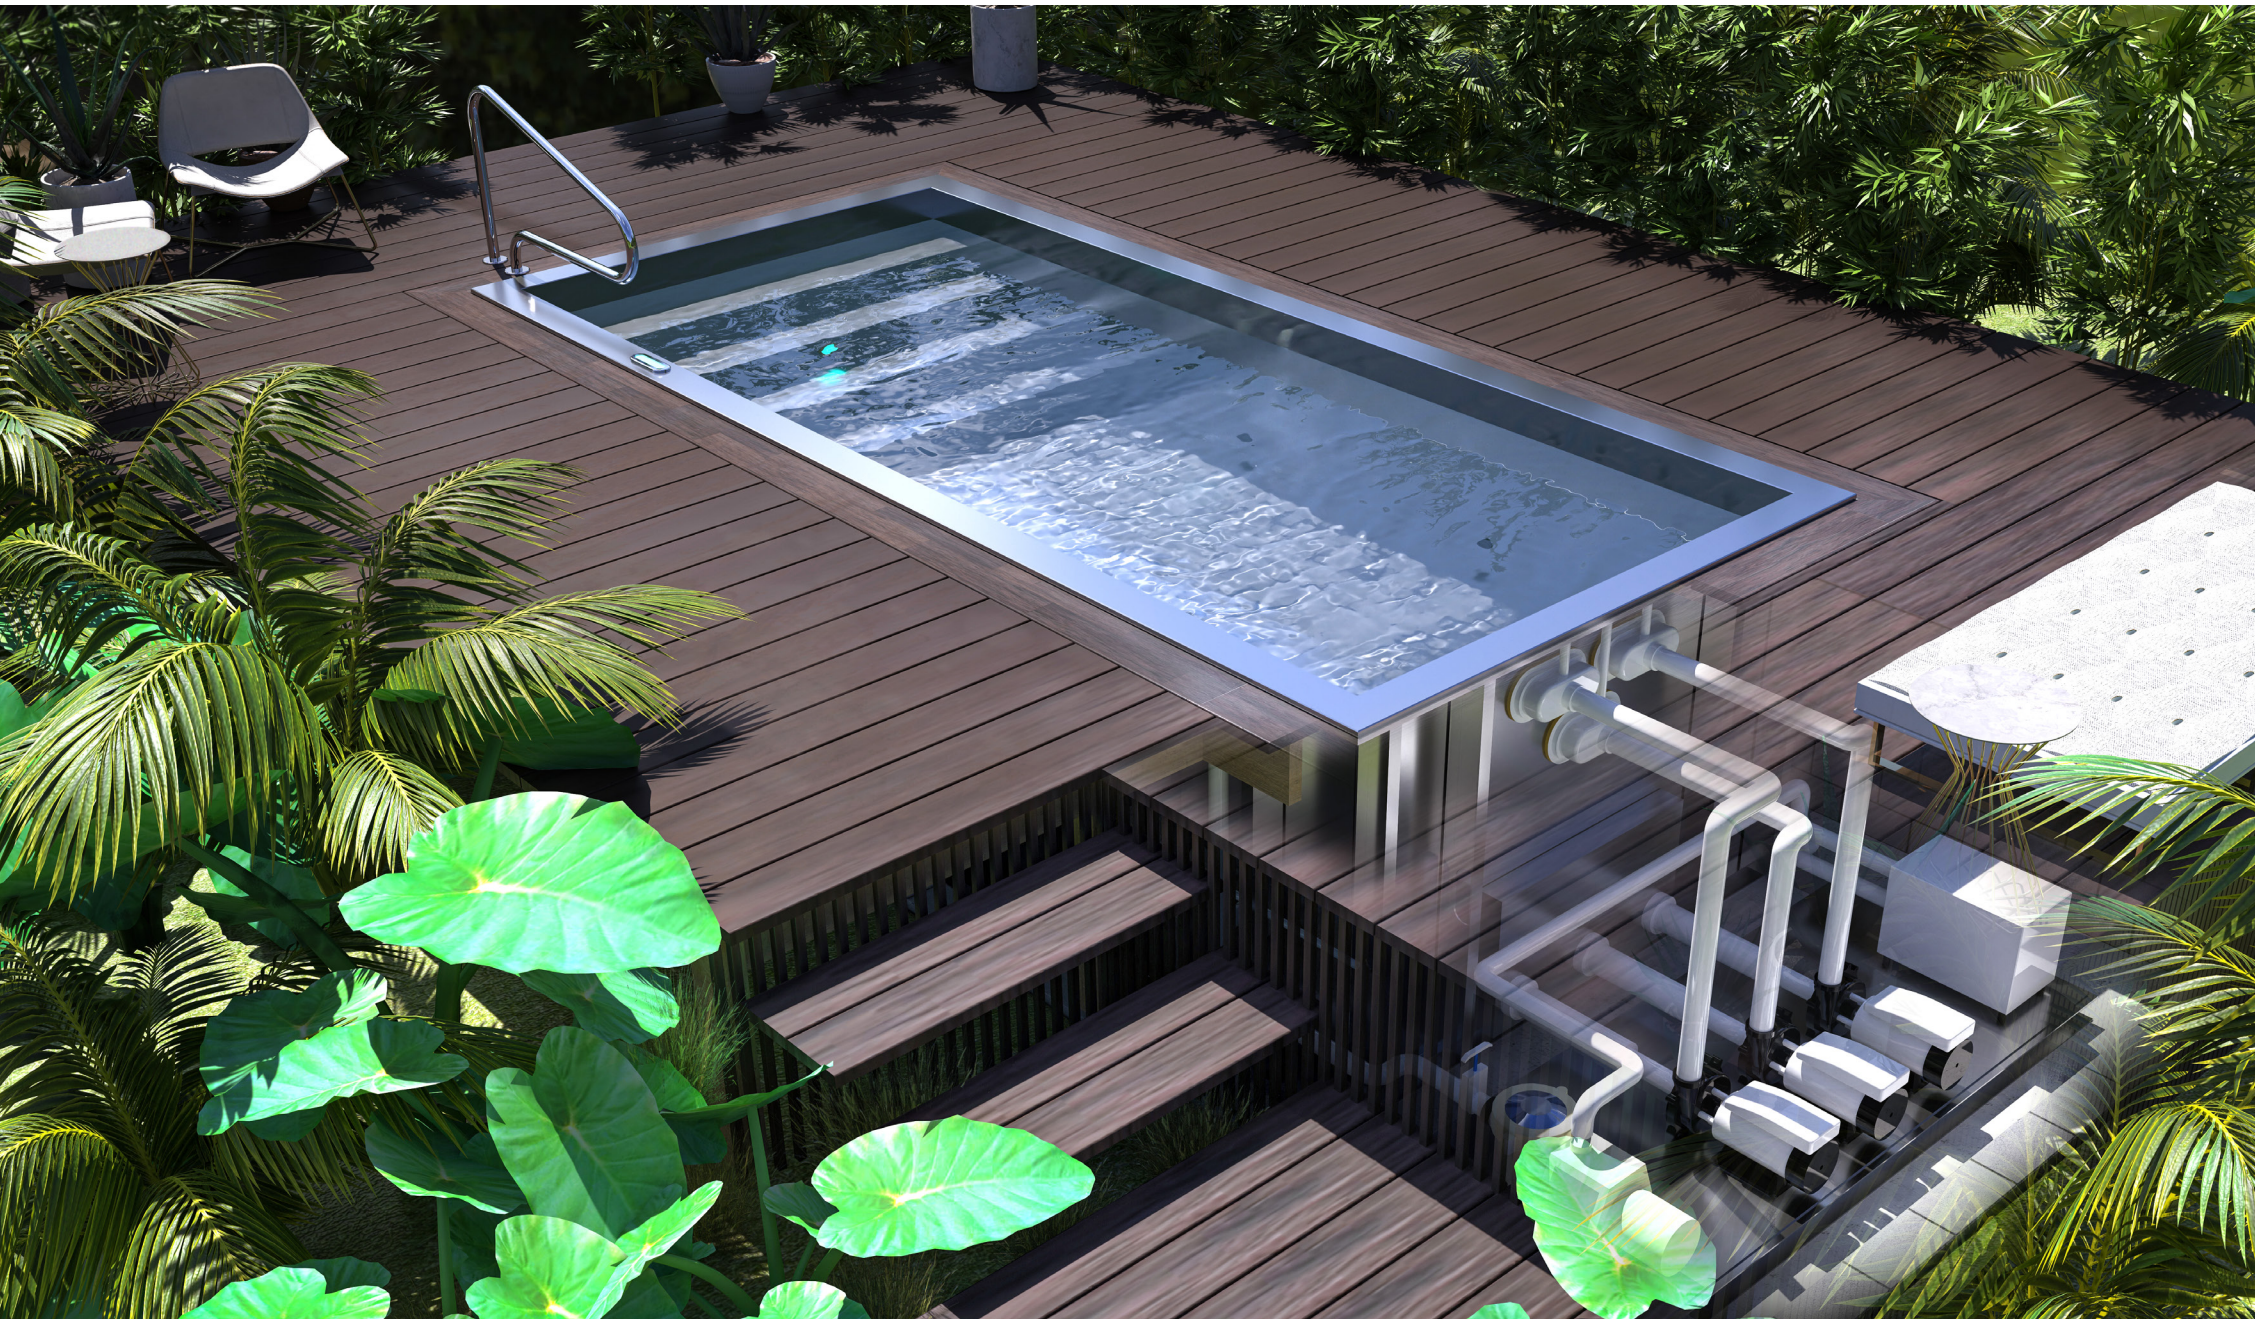

BRADFORD HOME

Residential SwimSpa

BRADFORD

Swim for miles...without ever leaving home

The **SwimSPA 16** is built fully free standing with integrated equipment and swim system, so it can accommodate virtually any application. Available in stunning stainless steel finish with dimpled stairs and floor for added traction and style.

Keep a healthy body and mind with a daily dip in your SwimSpa – made just for you. Backed by decades of expertise in stainless steel fabrication, Bradford SwimSpas are built to last, providing worry-free home exercise and water therapy.

Unique to our stainless steel SwimSpas are the dimpled, non-slip full width entry steps. These provide a safe and practical access to the water, while making a great place to sit and relax between exercise sessions.

It wouldn't be a Bradford SwimSpa without providing a truly natural swimming experience. Powerful pumps and state-of-the-art controls behind the scenes are combined with the sleek beauty and timeless appeal of stainless steel.