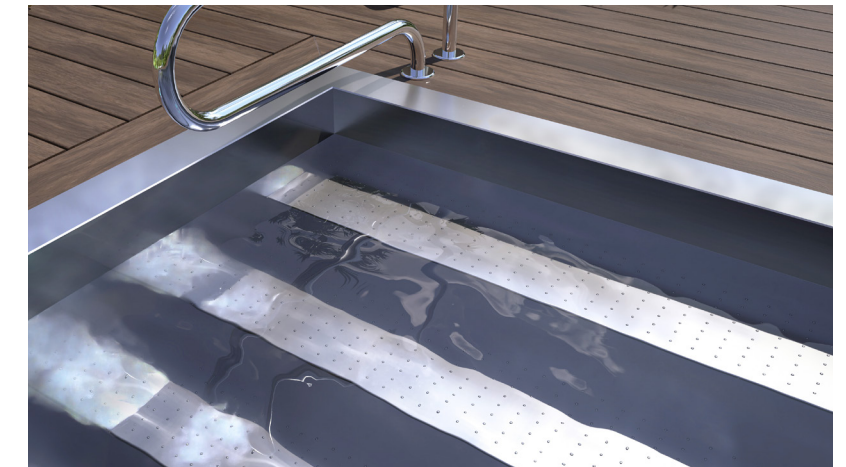

BRADFORD HOME

Residential SwimSpa

BRADFORD

Swim for miles...without ever leaving home

The **SwimSPA 16** is built fully free standing with integrated equipment and swim system, so it can accommodate virtually any application. Available in stunning stainless steel finish with dimpled stairs and floor for added traction and style.

Keep a healthy body and mind with a daily dip in your SwimSpa – made just for you. Backed by decades of expertise in stainless steel fabrication, Bradford SwimSpas are built to last, providing worry-free home exercise and water therapy.

Unique to our stainless steel SwimSpas are the dimpled, non-slip full width entry steps. These provide a safe and practical access to the water, while making a great place to sit and relax between exercise sessions.

It wouldn't be a Bradford SwimSpa without providing a truly natural swimming experience. Powerful pumps and state-of-the-art controls behind the scenes are combined with the sleek beauty and timeless appeal of stainless steel.